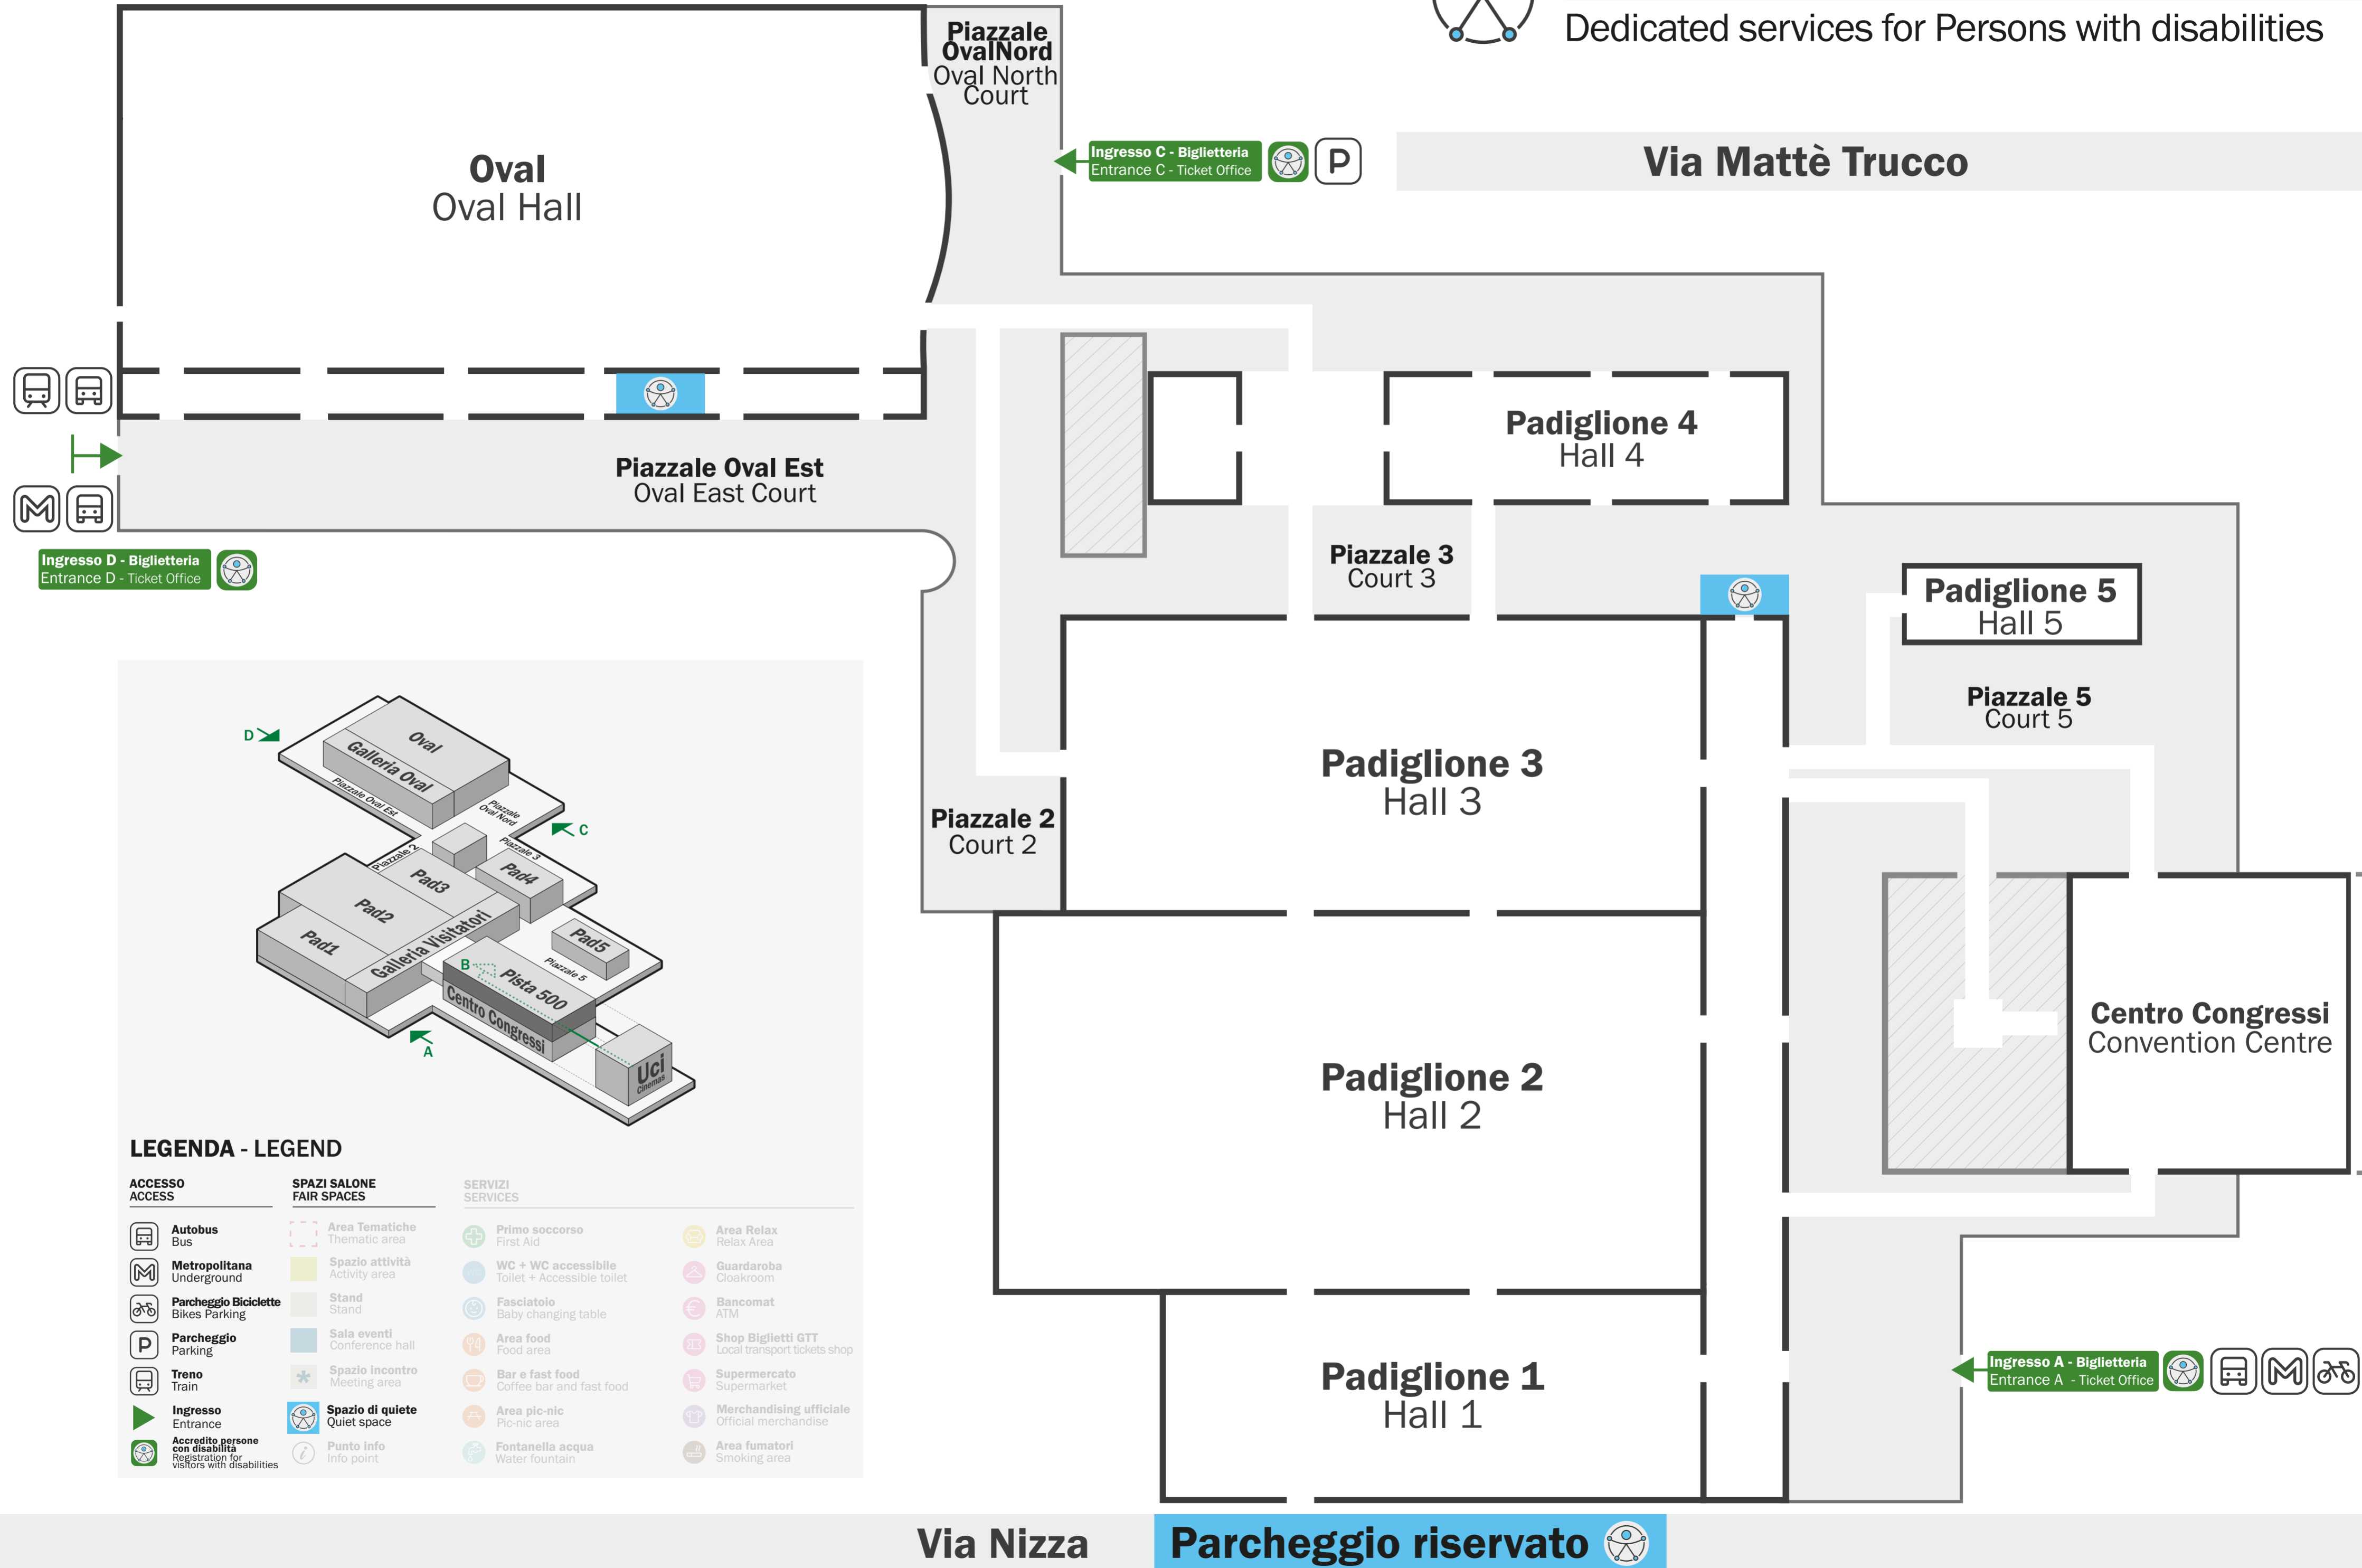

# Servizi dedicati persone con disabilità

Dedicated services for Persons with disabilities

## LEGENDA - LEGEND

ACCESSO ACCESS	SPAZI SALONE FAIR SPACES	SERVIZI SERVICES
<b>Autobus</b> Bus	<b>Area Tematiche</b> Thematic area	<b>Primo soccorso</b> First Aid
<b>Metropolitana</b> Underground	<b>Spazio attività</b> Activity area	<b>WC + WC accessibile</b> Toilet + Accessible toilet
<b>Parcheggio Bici</b> Bikes Parking	<b>Stand</b>	<b>Fasciatoio</b> Baby changing table
<b>Parcheggio</b> Parking	<b>Sala eventi</b> Conference hall	<b>Area food</b> Food area
<b>Treno</b> Train	<b>Spazio incontro</b> Meeting area	<b>Bar e fast food</b> Coffee bar and fast food
<b>Ingresso</b> Entrance	<b>Spazio di quiete</b> Quiet space	<b>Area pic-nic</b> Pic-nic area
<b>Accredito persone con disabilità</b> Registration for visitors with disabilities	<b>Punto info</b> Info point	<b>Fontanella acqua</b> Water fountain
		<b>Area Relax</b> Relax Area
		<b>Guardaroba</b> Cloakroom
		<b>Bancomat</b> ATM
		<b>Shop Biglietti GTT</b> Local transport tickets shop
		<b>Supermercato</b> Supermarket
		<b>Merchandising ufficiale</b> Official merchandise
		<b>Area fumatori</b> Smoking area