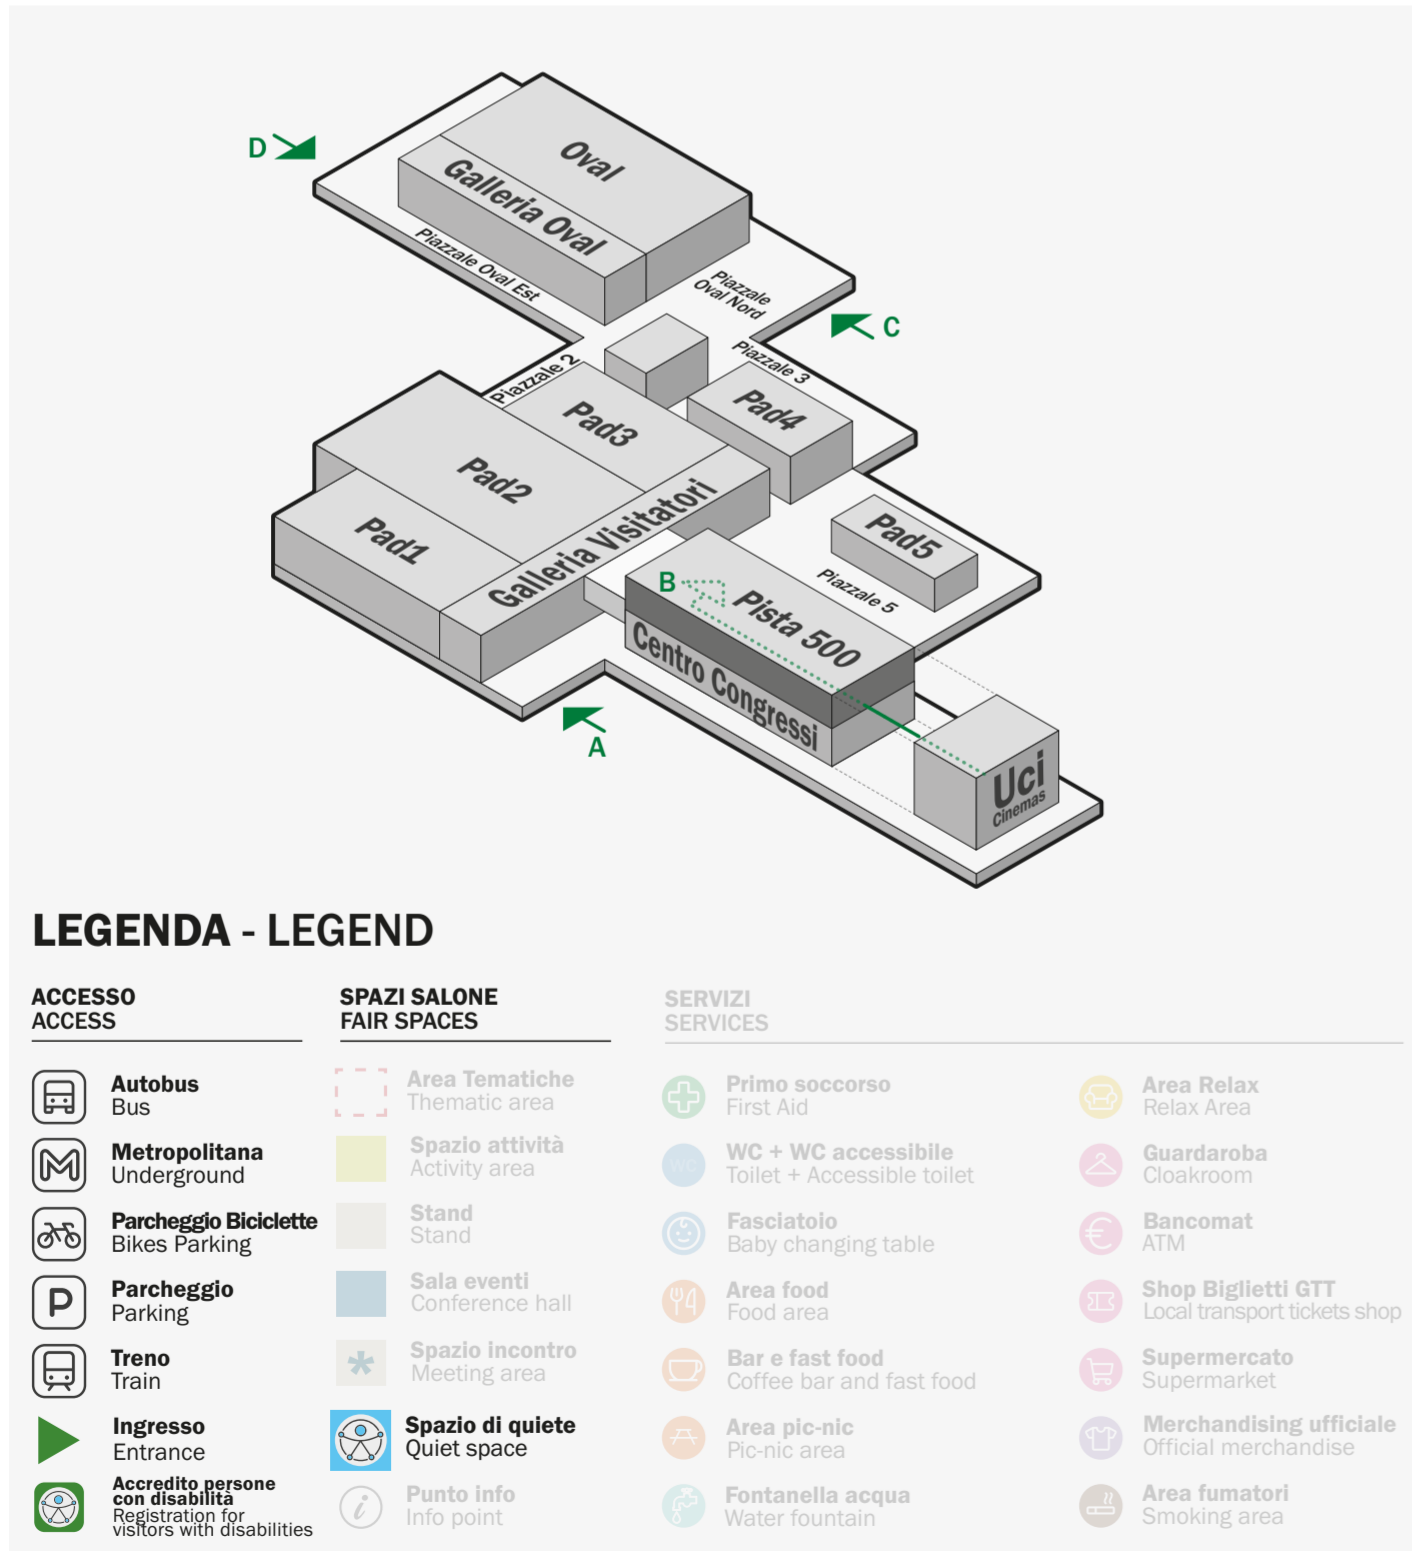

## LEGENDA - LEGEND

ACCESSO ACCESS	SPAZI SALONE FAIR SPACES	SERVIZI SERVICES
<b>Autobus</b> Bus	<b>Area Tematiche</b> Thematic area	<b>Primo soccorso</b> First Aid
<b>Metropolitana</b> Underground	<b>Spazio attività</b> Activity area	<b>WC + WC accessibile</b> Toilet + Accessible toilet
<b>Parcheggio Bici</b> Bikes Parking	<b>Stand</b>	<b>Fasciatoio</b> Baby changing table
<b>Parcheggio</b> Parking	<b>Sala eventi</b> Conference hall	<b>Area food</b> Food area
<b>Treno</b> Train	<b>Spazio incontro</b> Meeting area	<b>Bar e fast food</b> Coffee bar and fast food
<b>Ingresso</b> Entrance	<b>Spazio di quiete</b> Quiet space	<b>Area pic-nic</b> Pic-nic area
<b>Accredito persone con disabilità</b> Registration for visitors with disabilities	<b>Punto info</b> Info point	<b>Fontanella acqua</b> Water fountain
		<b>Area Relax</b> Relax Area
		<b>Guardaroba</b> Cloakroom
		<b>Bancomat</b> ATM
		<b>Shop Biglietti GTT</b> Local transport tickets shop
		<b>Supermercato</b> Supermarket
		<b>Merchandising ufficiale</b> Official merchandise
		<b>Area fumatori</b> Smoking area