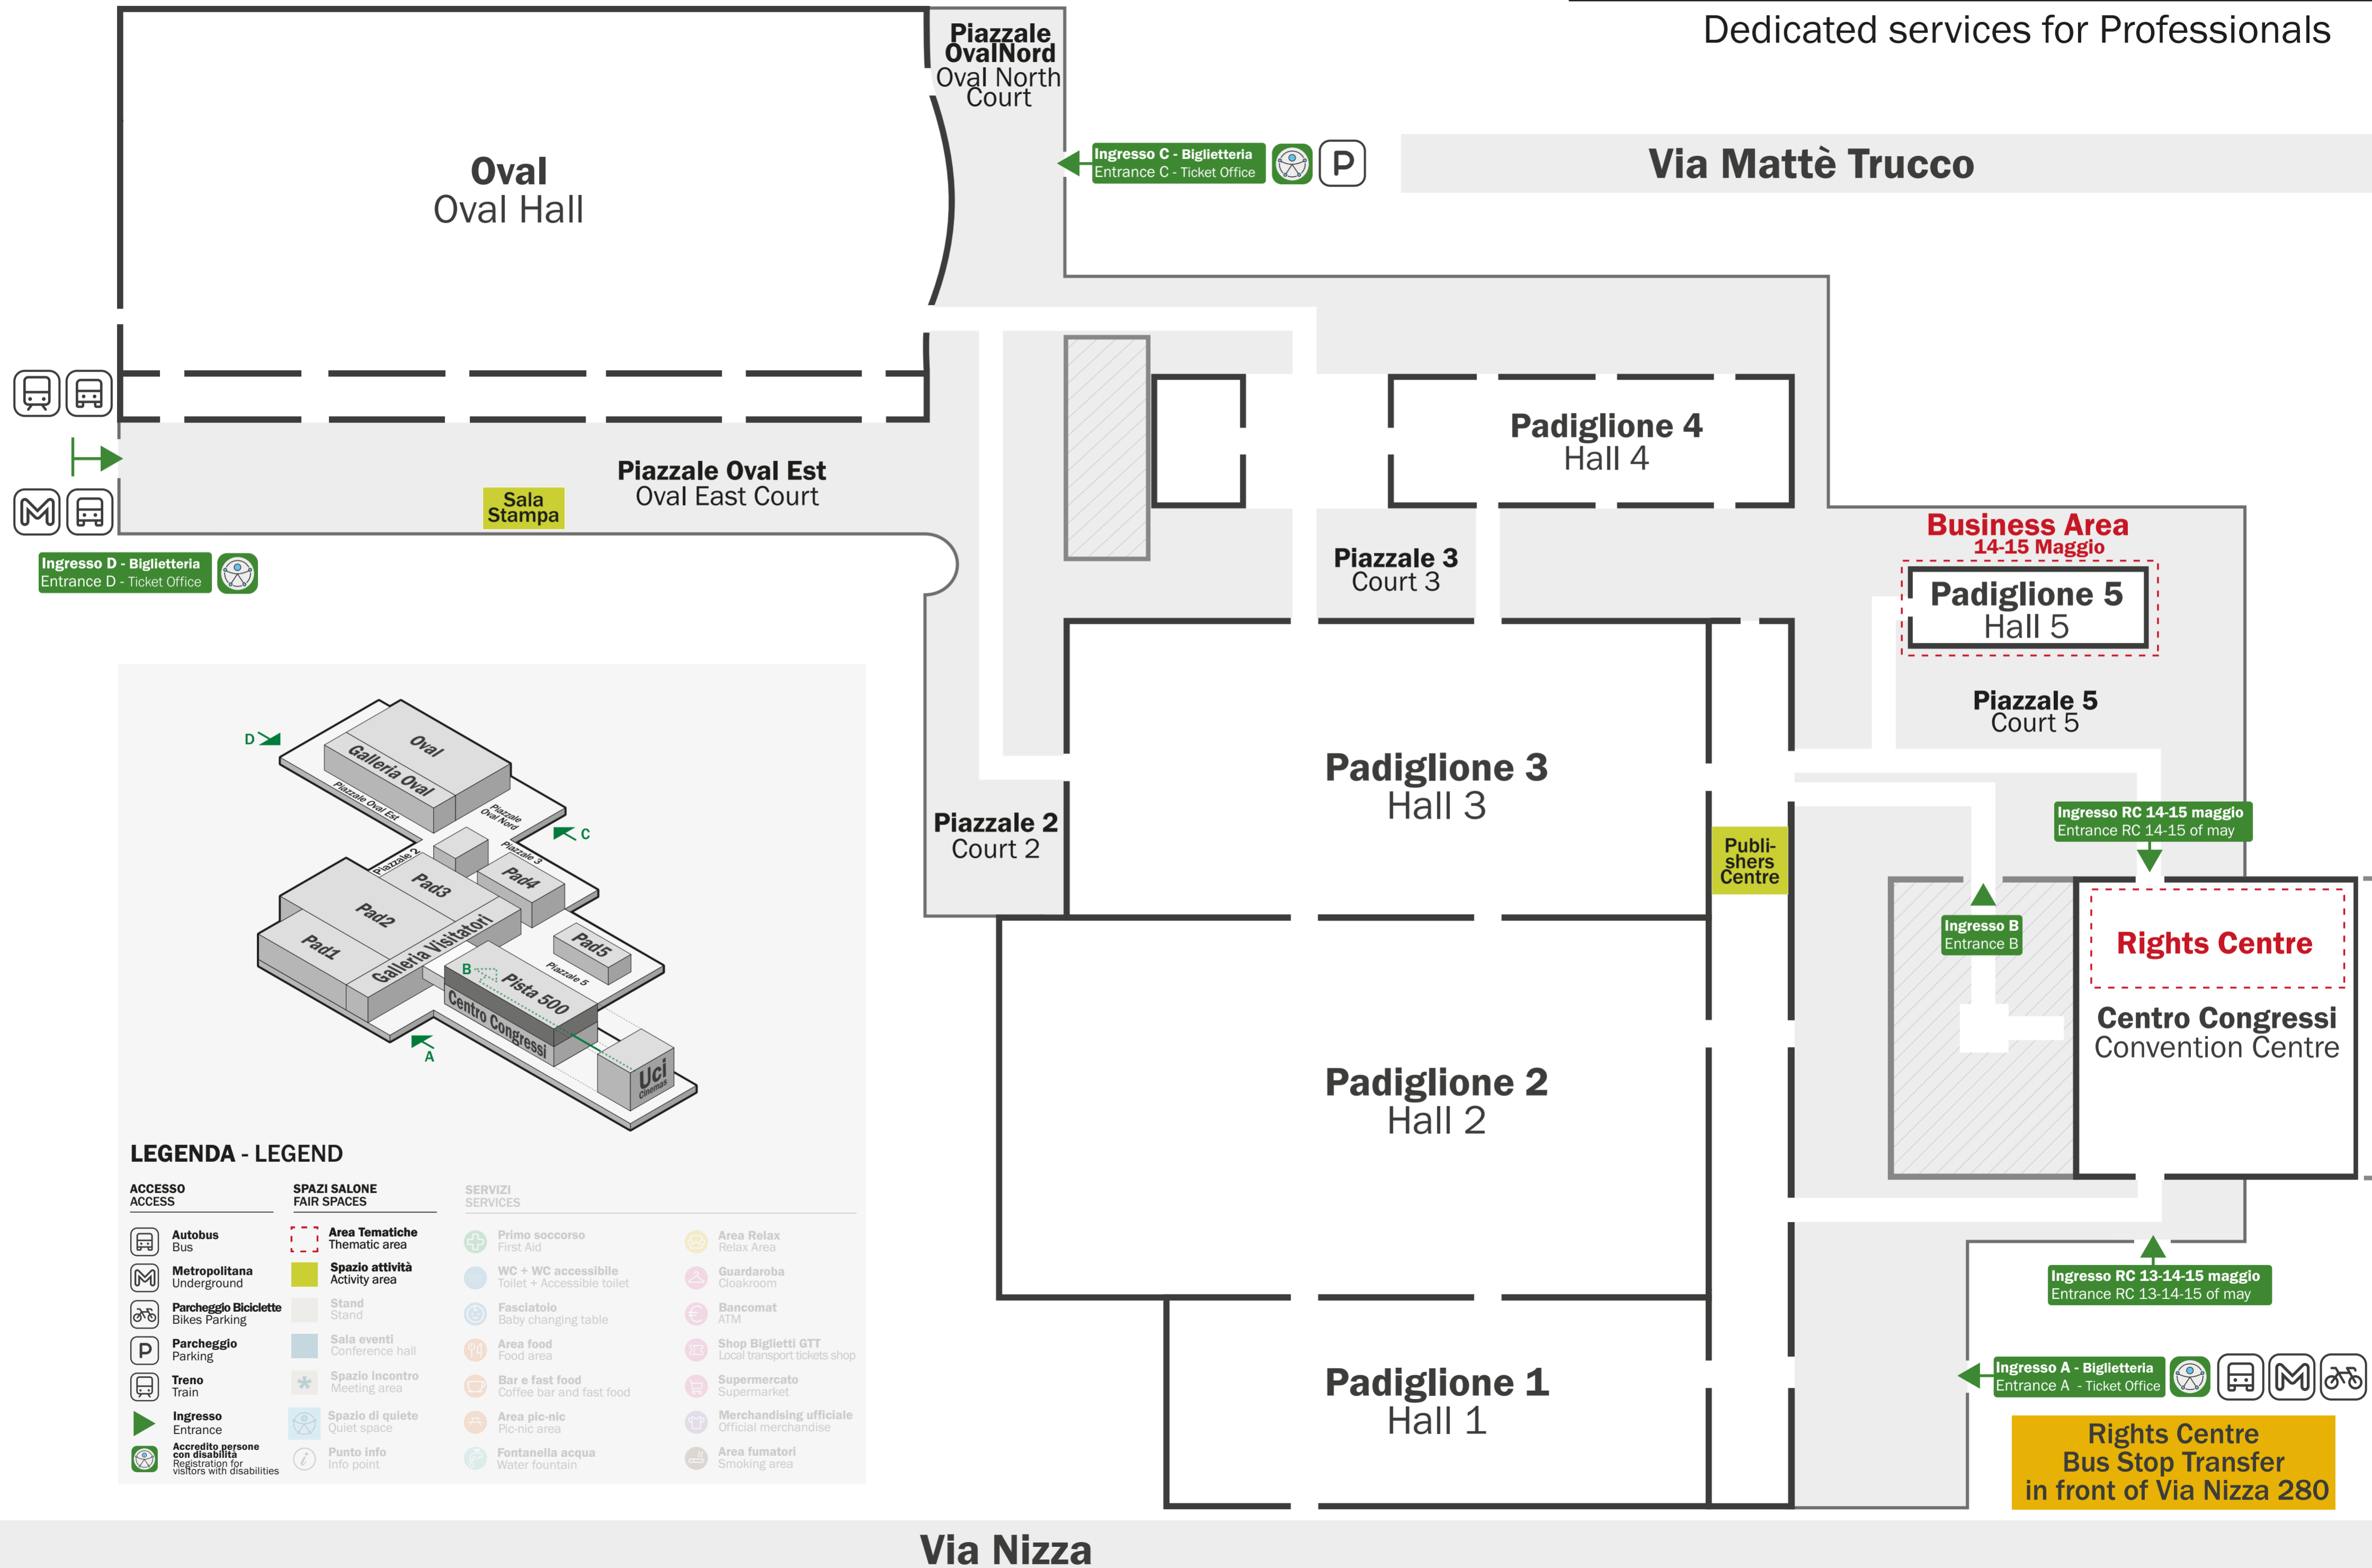

# Servizi dedicati ai Professionali

Dedicated services for Professionals

**LEGENDA - LEGEND**

ACCESSO ACCESS	SPAZI SALONE FAIR SPACES	SERVIZI SERVICES
<b>Autobus</b> Bus	<b>Area Tematiche</b> Thematic area	<b>Primo soccorso</b> First Aid
<b>Metropolitana</b> Underground	<b>Spazio attività</b> Activity area	<b>WC + WC accessibile</b> Toilet + Accessible toilet
<b>Parcheggio Biciclette</b> Bikes Parking	<b>Stand</b> Stand	<b>Fasciatoio</b> Baby changing table
<b>Parcheggio</b> Parking	<b>Sala eventi</b> Conference hall	<b>Area food</b> Food area
<b>Treno</b> Train	<b>Spazio incontro</b> Meeting area	<b>Bar e fast food</b> Coffee bar and fast food
<b>Ingresso</b> Entrance	<b>Spazio di quiete</b> Quiet space	<b>Area pic-nic</b> Pic-nic area
<b>Accredito persone con disabilità</b> Registration for visitors with disabilities	<b>Punto info</b> Info point	<b>Fontanella acqua</b> Water fountain
		<b>Area Relax</b> Relax Area
		<b>Guardaroba</b> Cloakroom
		<b>Bancomat</b> ATM
		<b>Shop Biglietti GTT</b> Local transport tickets shop
		<b>Supermercato</b> Supermarket
		<b>Merchandising ufficiale</b> Official merchandise
		<b>Area fumatori</b> Smoking area