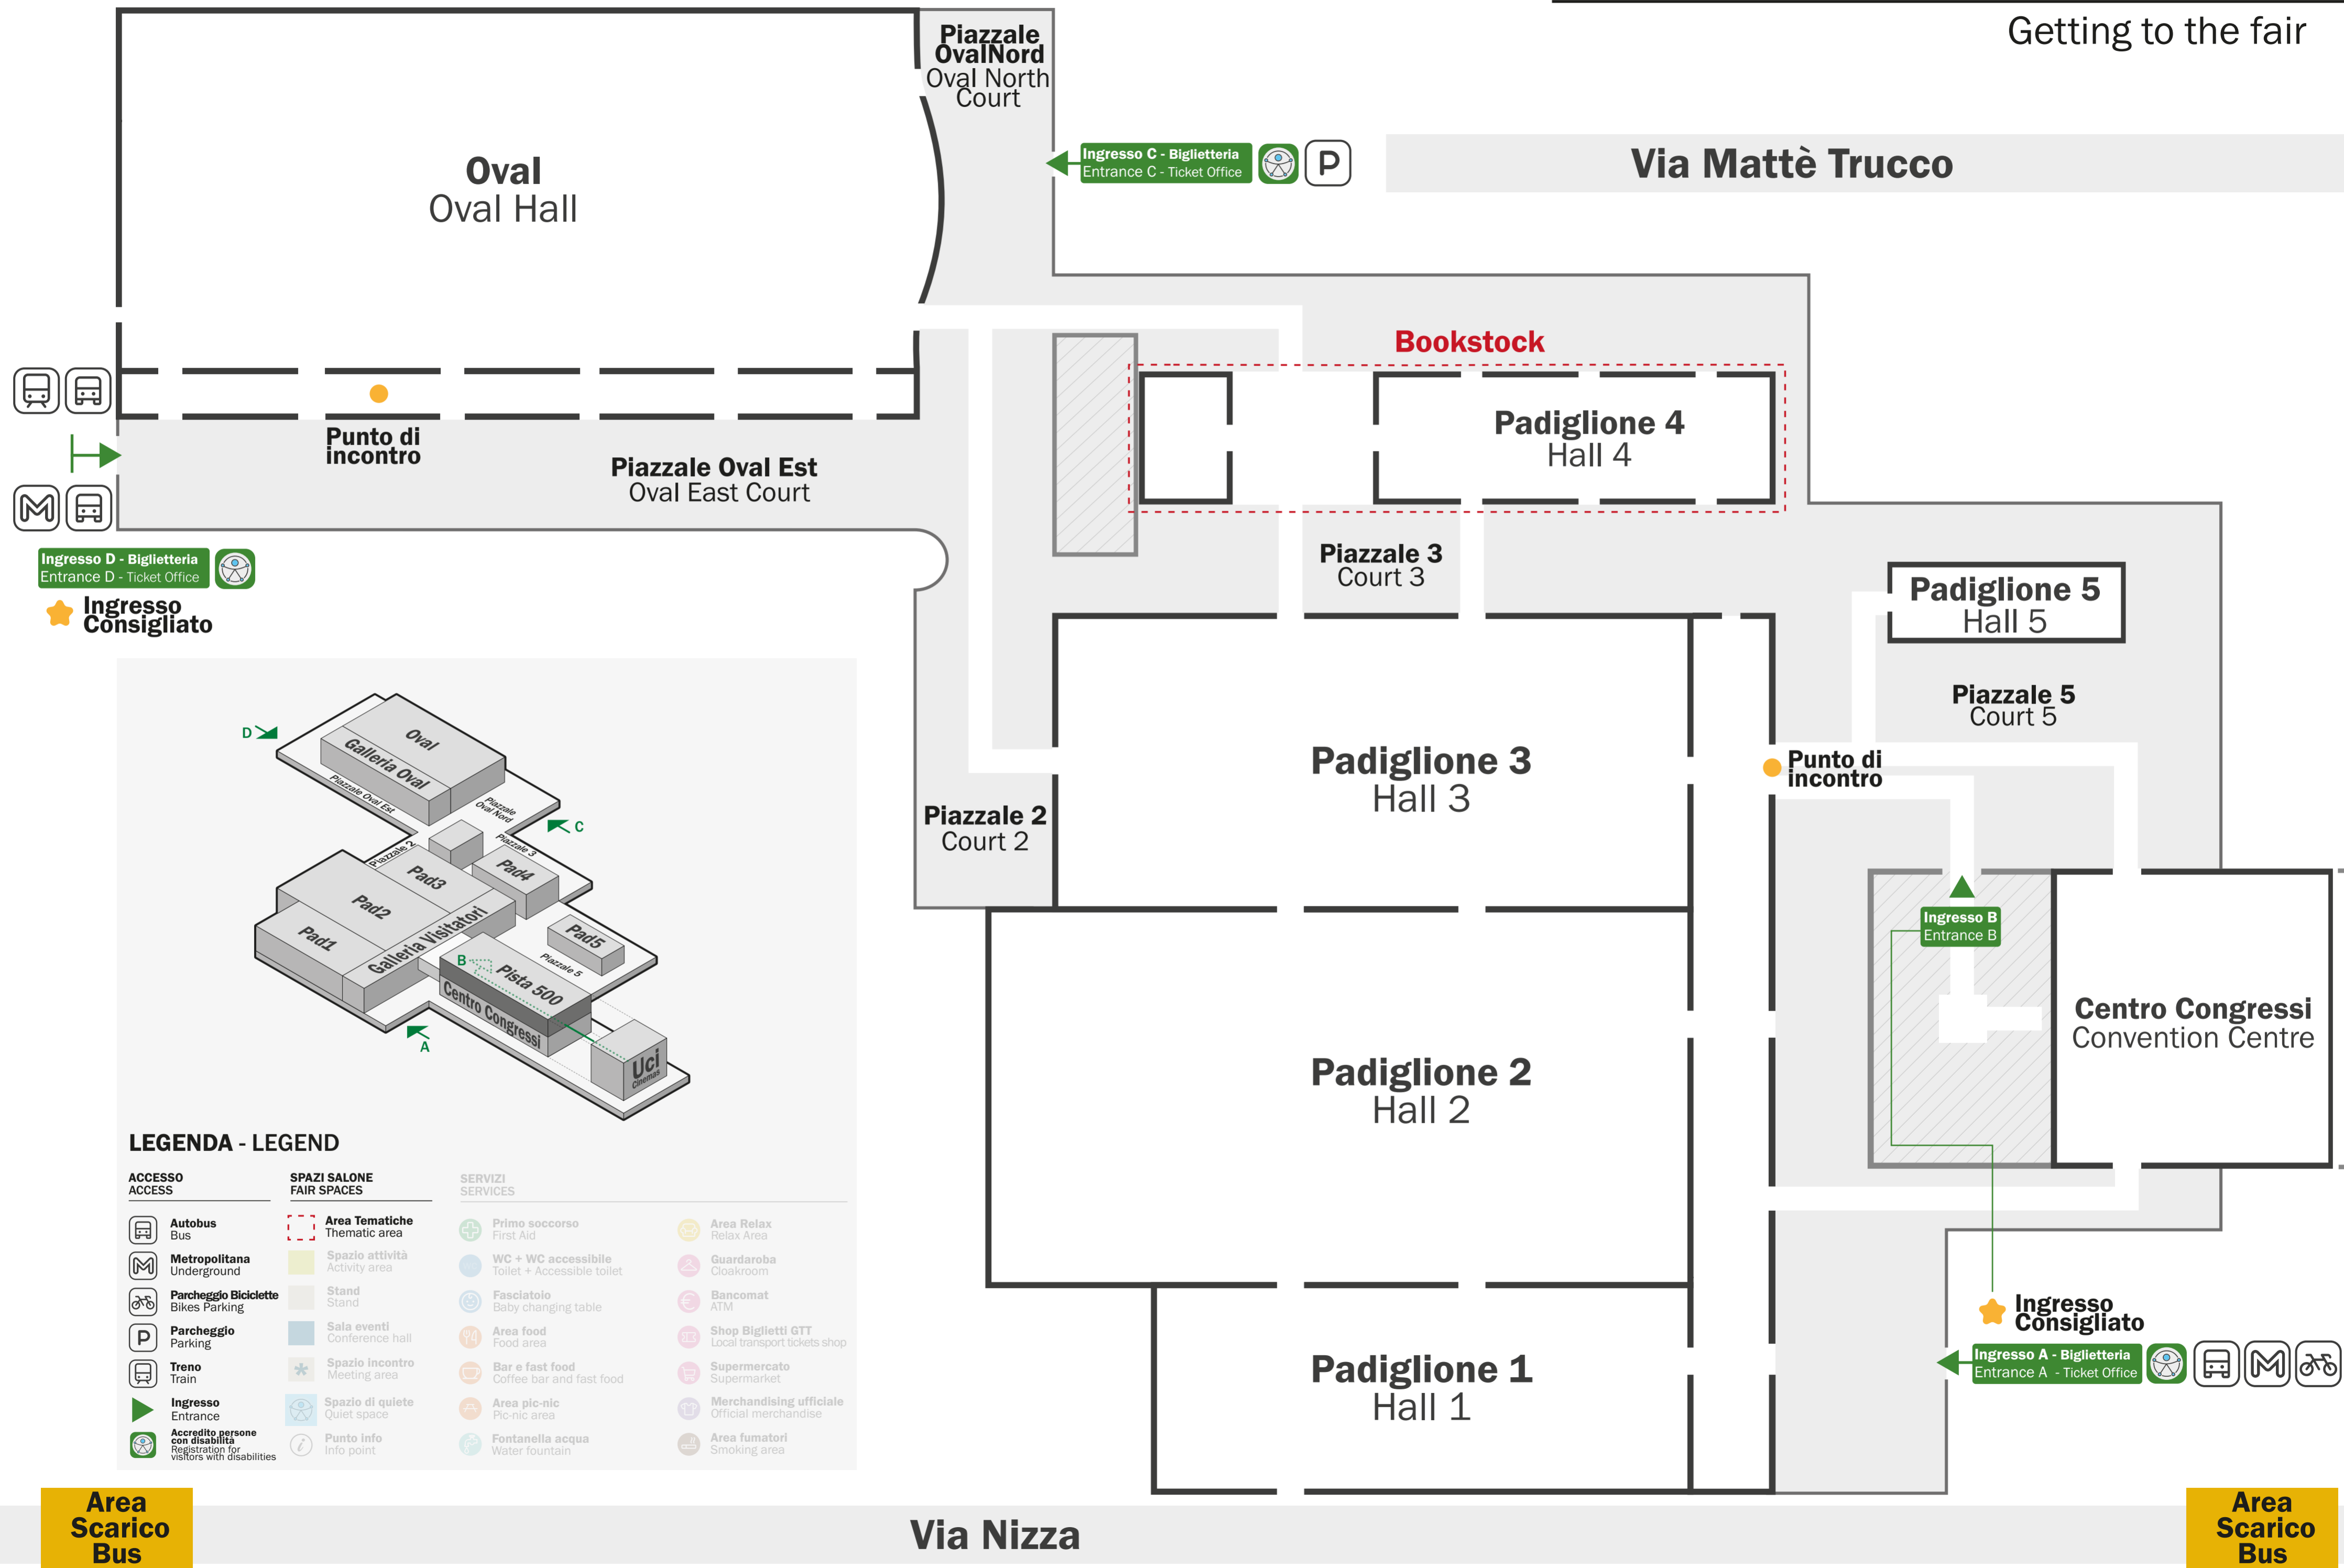

# Come arrivare

Getting to the fair

**Ingresso D - Biglietteria**  
Entrance D - Ticket Office

**Ingresso Consigliato**

## LEGENDA - LEGEND

ACCESSO ACCESS	SPAZI SALONE FAIR SPACES	SERVIZI SERVICES
<b>Autobus</b> Bus	<b>Area Tematiche</b> Thematic area	<b>Primo soccorso</b> First Aid
<b>Metropolitana</b> Underground	<b>Spazio attività</b> Activity area	<b>WC + WC accessibile</b> Toilet + Accessible toilet
<b>Parcheggio Bici</b> Bikes Parking	<b>Stand</b> Stand	<b>Fasciatoio</b> Baby changing table
<b>Parcheggio</b> Parking	<b>Sala eventi</b> Conference hall	<b>Area food</b> Food area
<b>Treno</b> Train	<b>Spazio incontro</b> Meeting area	<b>Bar e fast food</b> Coffee bar and fast food
<b>Ingresso</b> Entrance	<b>Spazio di quiete</b> Quiet space	<b>Area pic-nic</b> Pic-nic area
<b>Accredito persone con disabilità</b> Registration for visitors with disabilities	<b>Punto info</b> Info point	<b>Fontanella acqua</b> Water fountain
		<b>Area Relax</b> Relax Area
		<b>Guardaroba</b> Cloakroom
		<b>Bancomat</b> ATM
		<b>Shop Biglietti GTT</b> Local transport tickets shop
		<b>Supermercato</b> Supermarket
		<b>Merchandising ufficiale</b> Official merchandise
		<b>Area fumatori</b> Smoking area

**Area Scarico Bus**

**Area Scarico Bus**